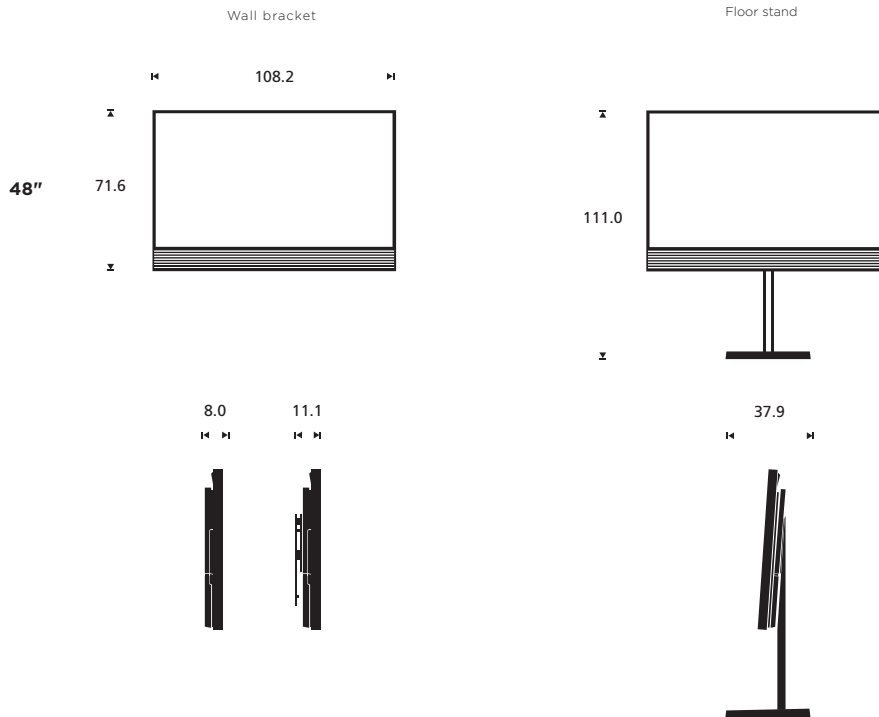

MEASUREMENTS

in cm

SPECIFICATIONS/FEATURES

| Designer | Placement options | Weight |
|---|---|---|
| Torsten Valeur David Lewis Designers | Wall bracket with right/left turn Floor stand with right/left turn | 48": 19,0 kg |
| Display | Sound | Video |
| Ultra High-Definition (4k) Direct-type LED panel with global backlight dimming | Integrated stereo speaker (centre speaker if surround sound setup) 2 X 2,5" full range 2 X 30 watts amplifier Integrated surround sound module TrueImage up and downmixing Immaculate Wireless Sound integrated for a full wireless surround solution BeoLink Multiroom technology is integrated | Dual tuner, connection of external USB hard * disk for recording * Android TV™ Google Cast Automatic Picture Control adjusting the picture performance to the light conditions in the room |
| Control | | |
| 2way Bluetooth control via BeoRemote One BT | | |
| Colours | | |

Cabinet: Black
Frame: Black matt anodised aluminium
Speaker grill: Forged Iron grey matt anodised aluminium lamellas