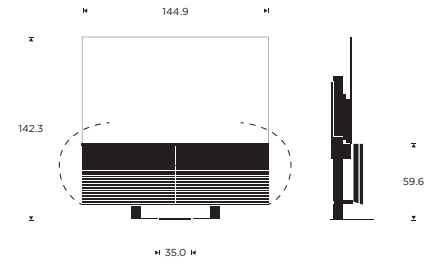

BASIC

65"

**Placement options**

- Floor stand
- Wall bracket

**Product dimensions**

Floor stand

**Weight**

Bang & Olufsen Sound center incl. floor stand and speaker cover: 78.4 kg  
LG 65" OLED TV: 25.2 kg

Wall bracket

77"

**Placement options**

- Floor stand
- Wall bracket

**Product dimensions**

Floor stand

**Weight**

Bang & Olufsen Sound center incl. floor stand and speaker cover: 80.6 kg  
LG 77" OLED TV: 29.9 kg

Wall bracket

BASIC

88"

Placement options

- Floor stand

Product dimensions

Floor stand

Weight