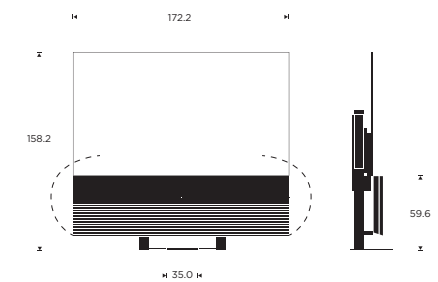

BASIC

65"

**Placement options**

- Floor stand
- Wall bracket

**Product dimensions**

Floor stand

**Weight**

Bang & Olufsen Sound center incl. floor stand and speaker cover: 78.4 kg  
LG 65" OLED TV: 25.2 kg

Wall bracket

77"

**Placement options**

- Floor stand
- Wall bracket

**Product dimensions**

Floor stand

**Weight**

Bang & Olufsen Sound center incl. floor stand and speaker cover: 80.6 kg  
LG 77" OLED TV: 29.9 kg

Wall bracket

BASIC

88"

Placement options

- Floor stand

Product dimensions

Floor stand

Weight