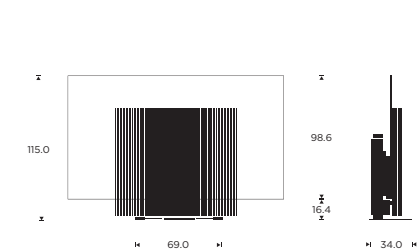

BASIC

65"

**Placement options**

- Floor stand
- Wall bracket

**Product dimensions**

Floor stand

**Weight**

Bang & Olufsen Sound center incl. floor stand and speaker cover: 78.4 kg  
LG 65" OLED TV: 25.2 kg

Wall bracket

77"

**Placement options**

- Floor stand
- Wall bracket

**Product dimensions**

Floor stand

**Weight**

Bang & Olufsen Sound center incl. floor stand and speaker cover: 80.6 kg  
LG 77" OLED TV: 29.9 kg

Wall bracket

BASIC

88"

Placement options

- Floor stand

Product dimensions

Floor stand

Weight