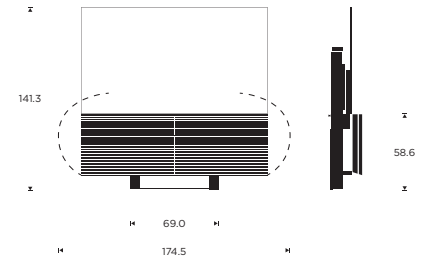

BASIC

65"

**Placement options**

- Floor stand
- Wall bracket

**Product dimensions**

Floor stand

**Weight**

Bang & Olufsen Sound center incl. floor stand and speaker cover: 78.4 kg  
LG 65" OLED TV: 25.2 kg

Wall bracket

77"

**Placement options**

- Floor stand
- Wall bracket

**Product dimensions**

Floor stand

**Weight**

Bang & Olufsen Sound center incl. floor stand and speaker cover: 80.6 kg  
LG 77" OLED TV: 29.9 kg

Wall bracket

BASIC

88"

Placement options

- Floor stand

Product dimensions

Floor stand

Weight