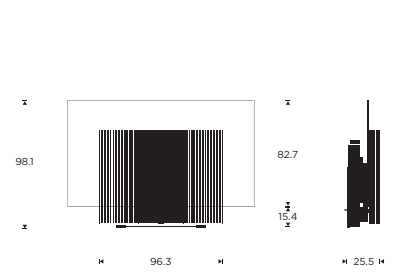

BASIC

65"

**Placement options**

- Floor stand
- Wall bracket

**Product dimensions**

Floor stand

**Weight**

Bang & Olufsen Sound center incl. floor stand and speaker cover: 78.4 kg  
LG 65" OLED TV: 25.2 kg

Wall bracket

77"

**Placement options**

- Floor stand
- Wall bracket

**Product dimensions**

Floor stand

**Weight**

Bang & Olufsen Sound center incl. floor stand and speaker cover: 80.6 kg  
LG 77" OLED TV: 29.9 kg