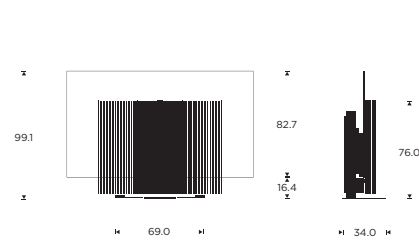

BASIC

65"

**Placement options**

- Floor stand
- Wall bracket

**Product dimensions**

Floor stand

**Weight**

Bang & Olufsen Sound center incl. floor stand and speaker cover: 78.4 kg  
LG 65" OLED TV: 25.2 kg

Wall bracket

77"

**Placement options**

- Floor stand
- Wall bracket

**Product dimensions**

Floor stand

**Weight**

Bang & Olufsen Sound center incl. floor stand and speaker cover: 80.6 kg  
LG 77" OLED TV: 29.9 kg