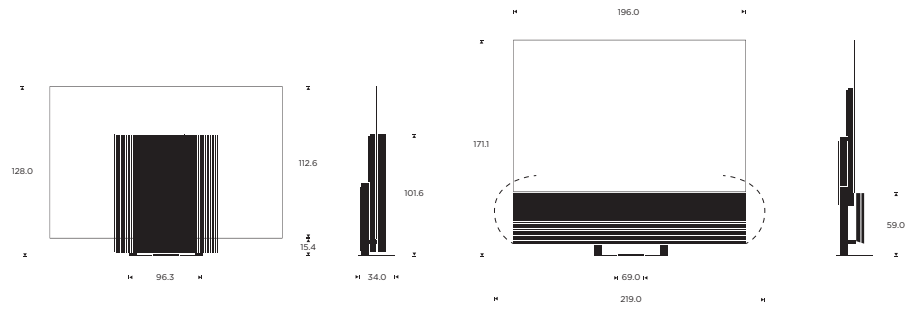

Wall bracket

77"

**Placement options**

- Floor stand
- Wall bracket

**Product dimensions**

Floor stand

**Weight**

Bang & Olufsen Sound center incl. floor stand and speaker cover: 80.6 kg  
LG 77" OLED TV: 29.9 kg

Wall bracket

BASIC

88"

Placement options

- Floor stand

Product dimensions

Floor stand

Weight