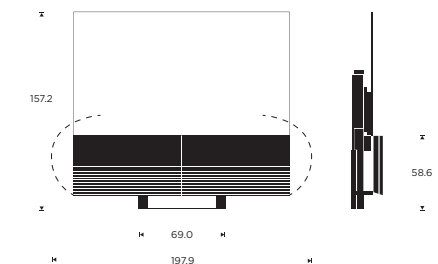

BASIC

65"

**Placement options**

- Floor stand
- Wall bracket

**Product dimensions**

Floor stand

**Weight**

Bang & Olufsen Sound center incl. floor stand and speaker cover: 78.4 kg  
LG 65" OLED TV: 25.2 kg

Wall bracket

77"

**Placement options**

- Floor stand
- Wall bracket

**Product dimensions**

Floor stand

**Weight**

Bang & Olufsen Sound center incl. floor stand and speaker cover: 80.6 kg  
LG 77" OLED TV: 29.9 kg

Wall bracket

BASIC

88"

Placement options

- Floor stand

Product dimensions

Floor stand

Weight