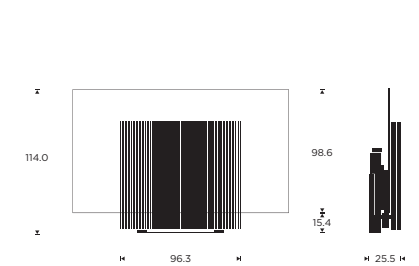

BASIC

65"

**Placement options**

- Floor stand
- Wall bracket

**Product dimensions**

Floor stand

**Weight**

Bang & Olufsen Sound center incl. floor stand and speaker cover: 78.4 kg  
LG 65" OLED TV: 25.2 kg

Wall bracket

77"

**Placement options**

- Floor stand
- Wall bracket

**Product dimensions**

Floor stand

**Weight**

Bang & Olufsen Sound center incl. floor stand and speaker cover: 80.6 kg  
LG 77" OLED TV: 29.9 kg

Wall bracket

BASIC

88"

Placement options

- Floor stand

Product dimensions

Floor stand

Weight